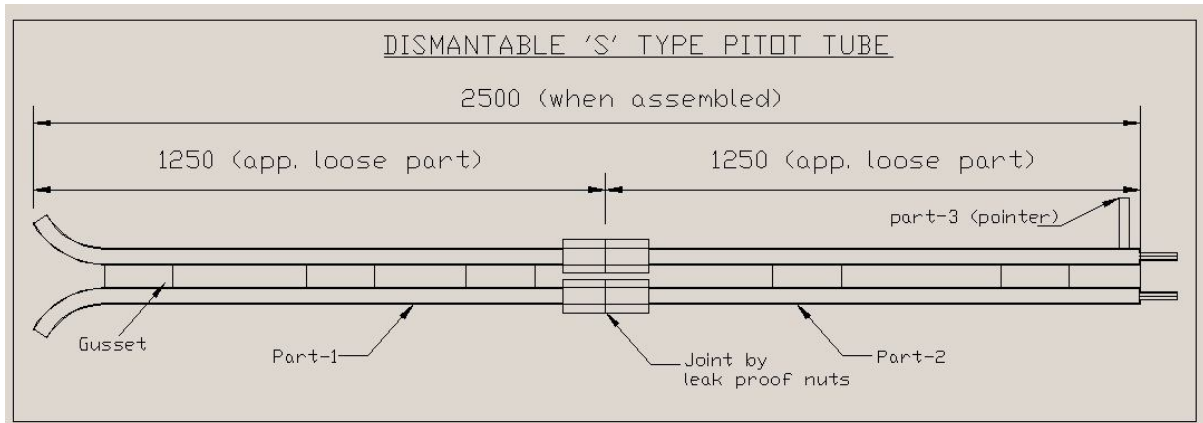

BIMCO™

BOMBAY INSTRUMENT MFG. CO.

AN ISO 9001:2015 CERTIFIED COMPANY

**TELESCOPIC PITOT TUBE
OR
DISMANTABLE "S" TYPE PITOT TUBE**

Model No. : PT-121-JT

1.

2. CONT...

3. CONT

S- Shape Pitot Tube of SS. 304 – Telescopic type

Model No. : PT-121-JT
Material : SS304
Total length : when assembled 3000mm
Make : BIMCO
Qty : 1 set

Dismantled loose part length: 1000mm in 3 parts. The two parts are to be connected by adequate pipe size and nut-Ferrule fitting to have suitable strength to be leak proof.