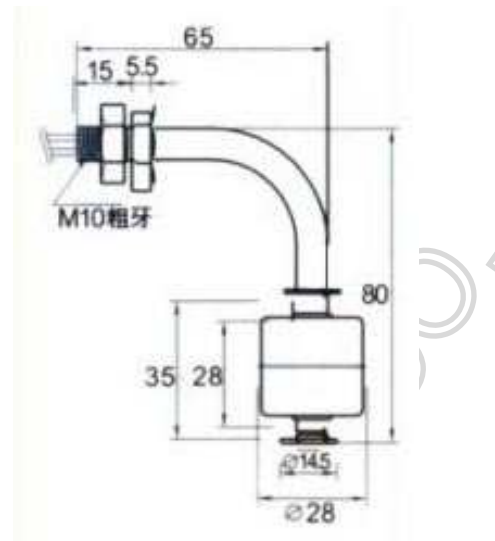

## Mini Magnetic Level Switch – Side/ TOP Mounted

**Model No. : SMSS-LS-3/TM-LS-3**

1. “BOMBAY INST. MFG. CO.” Make Side mounted Mini Magnetic level Switch with detail specification as follows.

Our Model No.	: SMSS-LS-3/TM-LS-3
Service	: Pl. mention
Conection	: BSP(M)
Stem, Pin, Float etc.	: SS.
Float	: SS. 316
Switch type	: Sealed Magnetic reed type
Form	: 1 No. SPST
Contact rating	: 24 V
Switch action	: NO (sssssscan be set NC)
Pressure Nor./Max.	: Pl. Mention
Max. Operating Temp.	: 80°
Float Dia.	: 25x25 MM
Qty.	: Pl. mention.