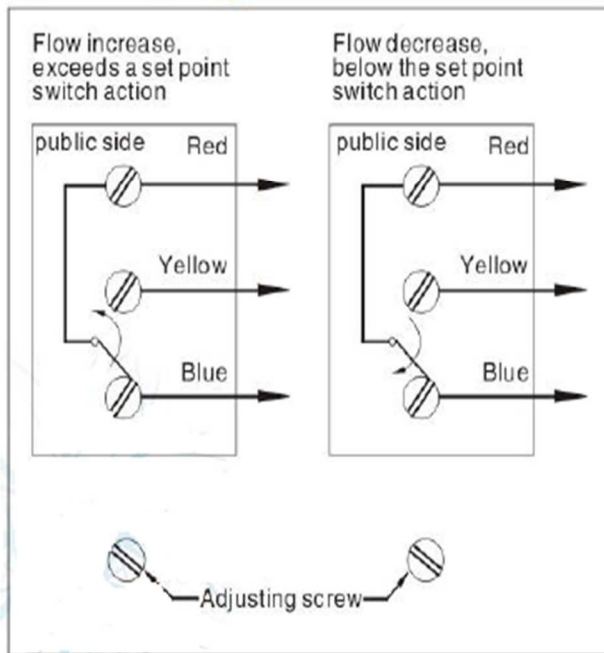

Contacting