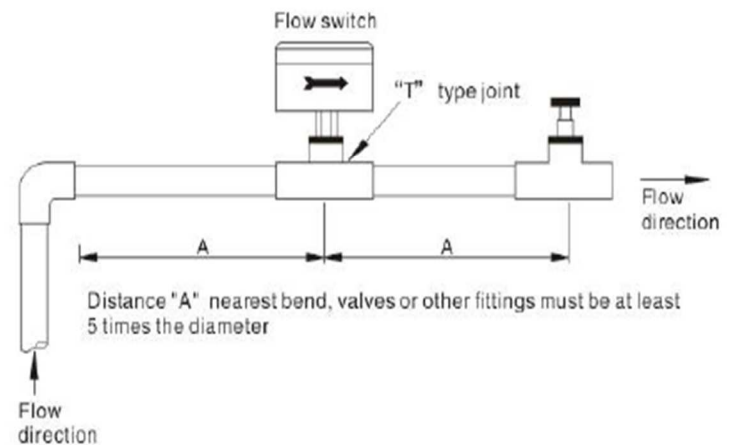

Typical installation diagram

Manufactured & Marketed By :

M/S. Bombay Instrument Mfg. Co.

SHOP NO. 5 , 50/86, JITEKAR WADI

OPP. VINAY HOTEL 88, THAKURDWAR ROAD MUMBAI – 400 002 - INDIA

Tel. : 91 (022) 2389 1073 / 2389 10 7 5

Fax : 91 (022) 2389 1075

Web. : www.bombayinstrument.in

Email : bimco@mtnl.net.in , bimcoindia@gmail.com